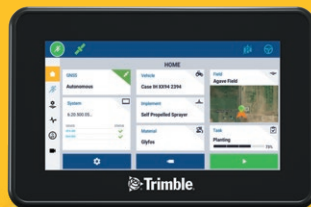

 **Trimble**

GFX-350 displejs

Trimble® GFX-350™ ir jaunākais Android™-bāzēts, viegli lietojamais displejs no Trimble Agriculture. This cost-effective solution offers great functionality and a simplified installation process, providing access to autosteering and application control for every farm.

With the Trimble GFX-350 display you can optimise the management and control of your agricultural operations. This precision solution will help you achieve better field productivity, reduce costs and increase your profit.

Raking

Ķīpa

Stādīšana

Ražas novākšana

Sēšana

Customise your system

Our flexible solutions allow you to select from a range of hardware, software and accuracy options to meet your specific needs. Talk to your dealer to determine the ideal combination for your farm operations.

Izveidojiet paši savu Trimble risinājumu

To discover the best configuration for your needs, download the FAST app – Flexible Agriculture Solutions by Trimble. The tool will show a recommended product combination based on your answers. Available on the web at ag.trimble.com/fastapp as well as on iOS and Android.